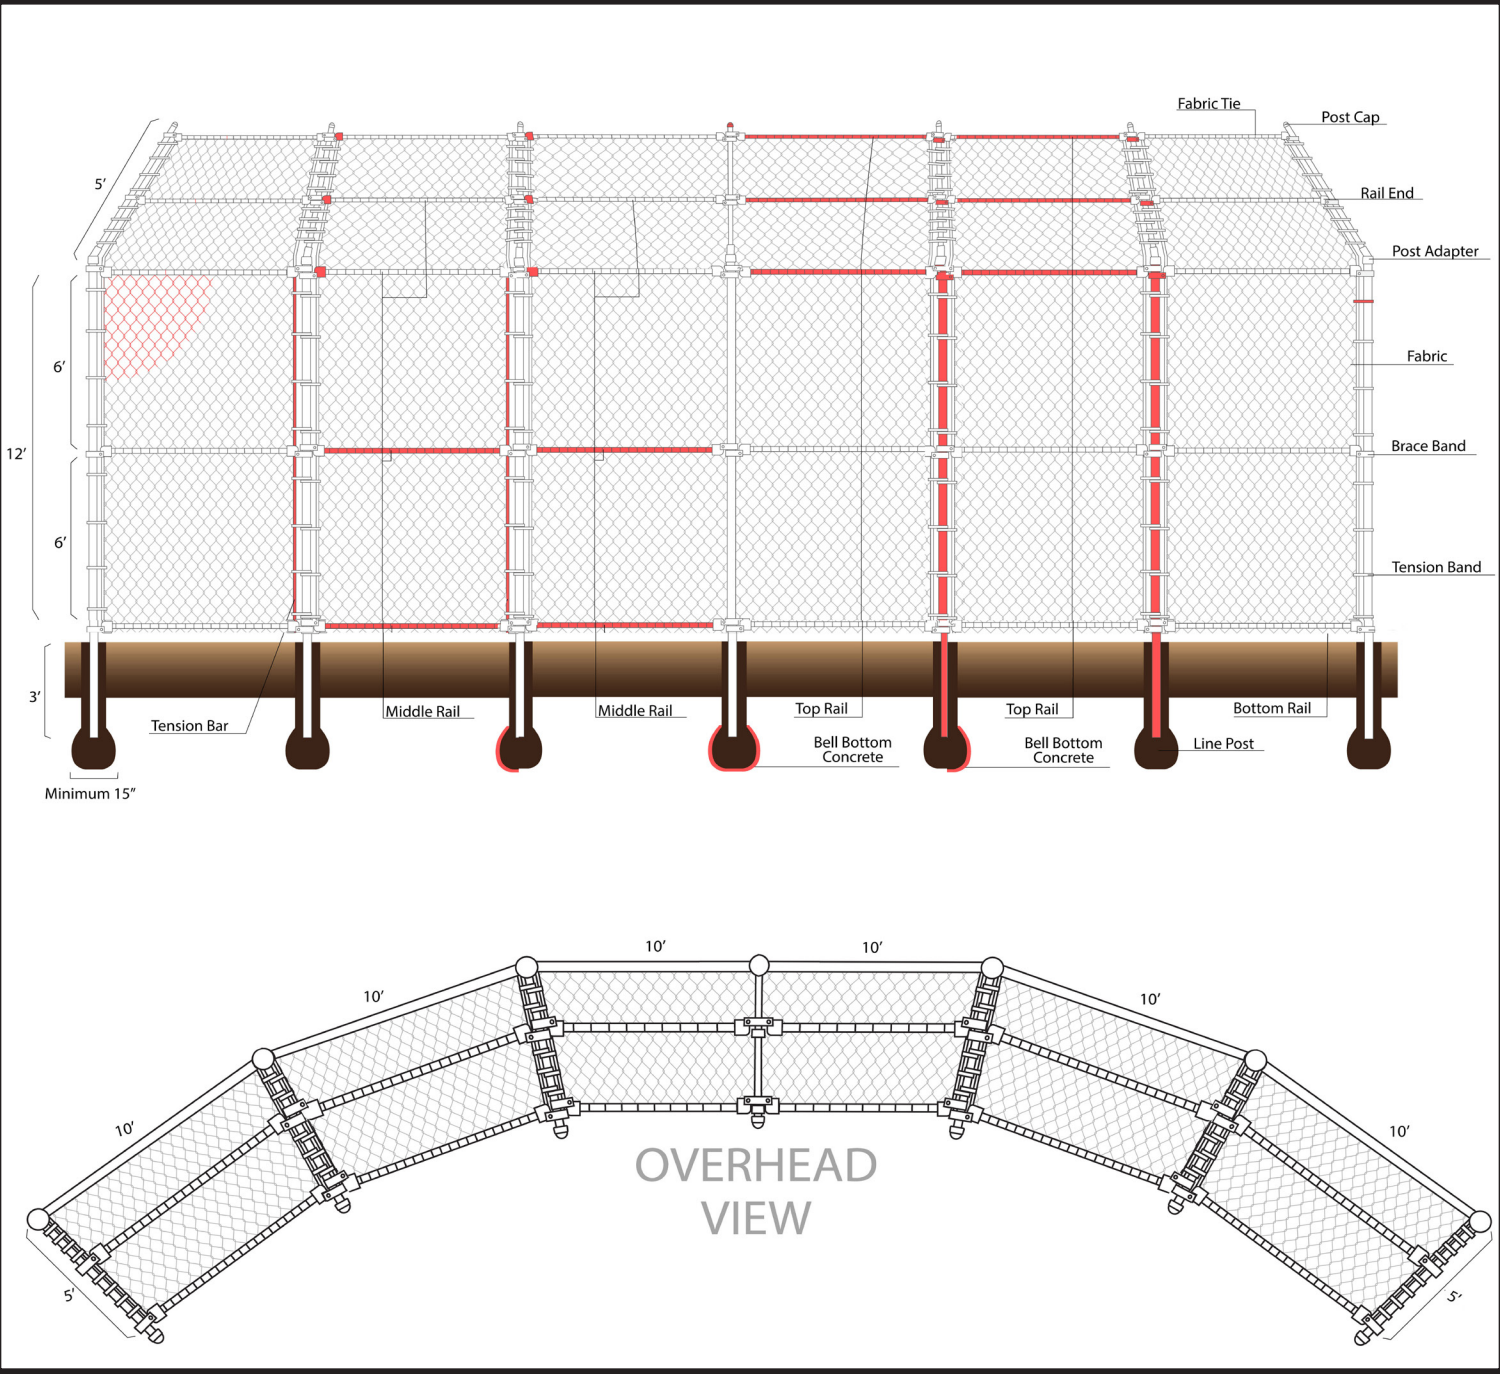

Baseball Fence Backstop Kit Specifications

Baseball Fence Backstop Kit 12' High x 20' Wide x 20' Wings with Canopy

SKU: BCKST-UC-20X20X20X12

Height	12'
Center Panel Length	20'
Left Wing Length	20'
Right Wing Length	20'
Total Length	60'
Canopy Width	5'
Material	Galvanized Steel